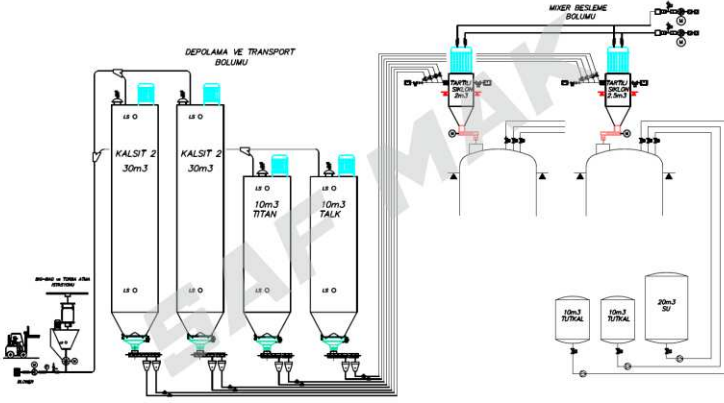

## Su ve Solvent Bazlı Boya Tesisi Water and Solvent Based Paint Plant

İlgili Kişi / Contact Person  
Ahmet Sözer  
262 722 92 55  
AZERBEYCAN / AZERBAIJAN  
2005

Su ve Solvent  
Bazlı Boya  
Water and Solvent  
Based Paint