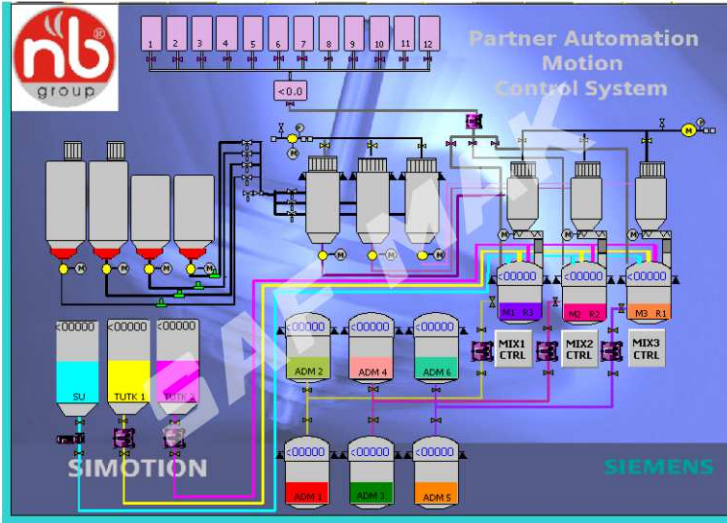

## Su ve Solvent Bazlı Boya Tesisi Water and Solvent Based Paint Plant

İlgili Kişi / Contact Person  
Ahmet Sözer  
262 722 92 55  
AZERBEYCAN / AZERBAIJAN  
2005

Su ve Solvent  
Bazlı Boya  
Water and Solvent  
Based Paint